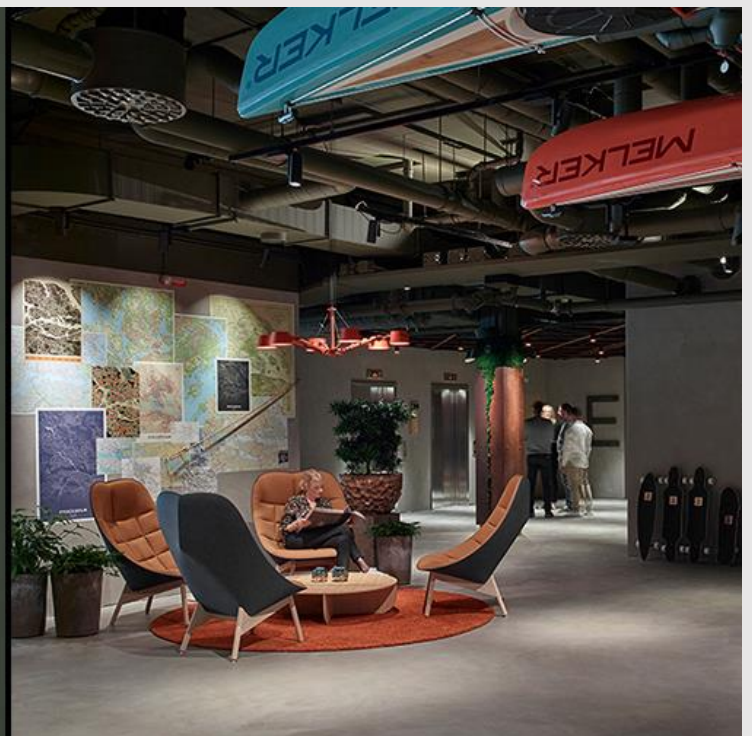

Welcome to Downtown Camper

EXPLORE THE GREAT INDOORS

Downtown Camper is the ultimate basecamp to absorb Stockholm. A hotel for locals, travellers and urban explorers. Discover comfort food from all continents, take a hike to the rooftop pool, kick back and reload before heading back out to the concrete jungle. Experience Stockholm like never before - our Lifestyle Concierge will connect you with our community of local personalities and partners. This is where the adventure begins.

- 1 Restaurant: Campfire
- 1 Bar (+1 from January 2018)
- Lobby
- Gift shop
- Wellness /urban retreat - pool, sauna and bar (opens January 2018)

CREATIVE SPACES - SOCIAL AREAS FOR NEW IDEAS

New spaces feed new ideas. That was the guiding thought when we developed our Creative Spaces where you can conduct meetings, brainstorm, team build and do workshops in environments that makes it easy for the mind to think freely and creatively. Perhaps through a film screening in the movie theatre Nightwood that seats 25 people or a board meeting in Cocoon, a cosy space for a group of ten. For larger groups, up to 40 people, the playful and spacious Game Room will encourage you to find innovative solutions to old challenges. Naturally we will customise the food and beverage to your preferences.

GAME ROOM

Perfect for teambuilding and workshops. A playful setting with lounge furniture, swings, shuffleboard, games and a large table. 127sqm. Can be combined with Board Room and Camper Lounge.

Board	14 Persons
Cabaret	40 Persons